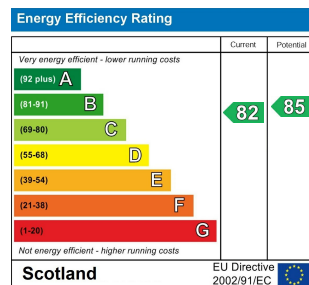

**5 Bed
House - Detached
located in**

£1,950 PCM

 **R&G** 

INDEPENDENT FINANCIAL ADVISERS & ESTATE AGENTS

DIRECTIONS

CONTACT

57 Townhead
Kirkintilloch
Glasgow
Lanarkshire
G66 1AA

E:
T: 01415784100
<http://www.randgestateagents.com>